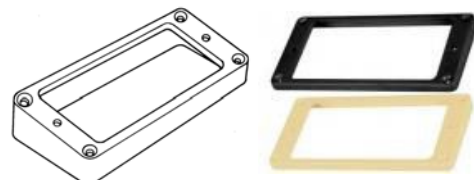

Mounting Rings Humbucker

DM1300+	Mounting Ring Neck position, Black (BK), Cream (CR)	4.80
DM1300+	Mounting Ring Neck position, Violet (VT), White (WH)	6.00
DM1301+	Mounting Ring Bridge position, Black (BK), Cream (CR)	4.80
DM1301+	Mounting Ring Bridge position, Violet (VT), White (WH)	6.00