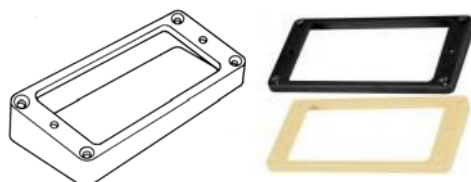

Mounting Rings Humbucker

DM1300+	Mounting Ring Neck position, Black (BK), Cream (CR)	4.80
DM1300+	Mounting Ring Neck position, Violet (VT), White (WH)	6.00
DM1301+	Mounting Ring Bridge position, Black (BK), Cream (CR)	4.80
DM1301+	Mounting Ring Bridge position, Violet (VT), White (WH)	6.00