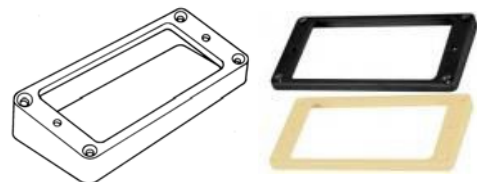

Mounting Rings Humbucker

DM1300+	Mounting Ring Neck position, Black (BK), Cream (CR)		4.80
DM1300+	Mounting Ring Neck position, Violet (VT), White (WH)		6.00
DM1301+	Mounting Ring Bridge position, Black (BK), Cream (CR)		4.80
DM1301+	Mounting Ring Bridge position, Violet (VT), White (WH)		6.00