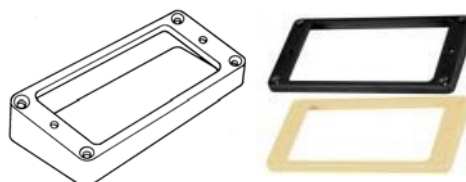

Mounting Rings Humbucker

DM1300+	Mounting Ring Neck position, Black (BK), Cream (CR)	4.80
DM1300+	Mounting Ring Neck position, Violet (VT), White (WH)	6.00
DM1301+	Mounting Ring Bridge position, Black (BK), Cream (CR)	4.80
DM1301+	Mounting Ring Bridge position, Violet (VT), White (WH)	6.00